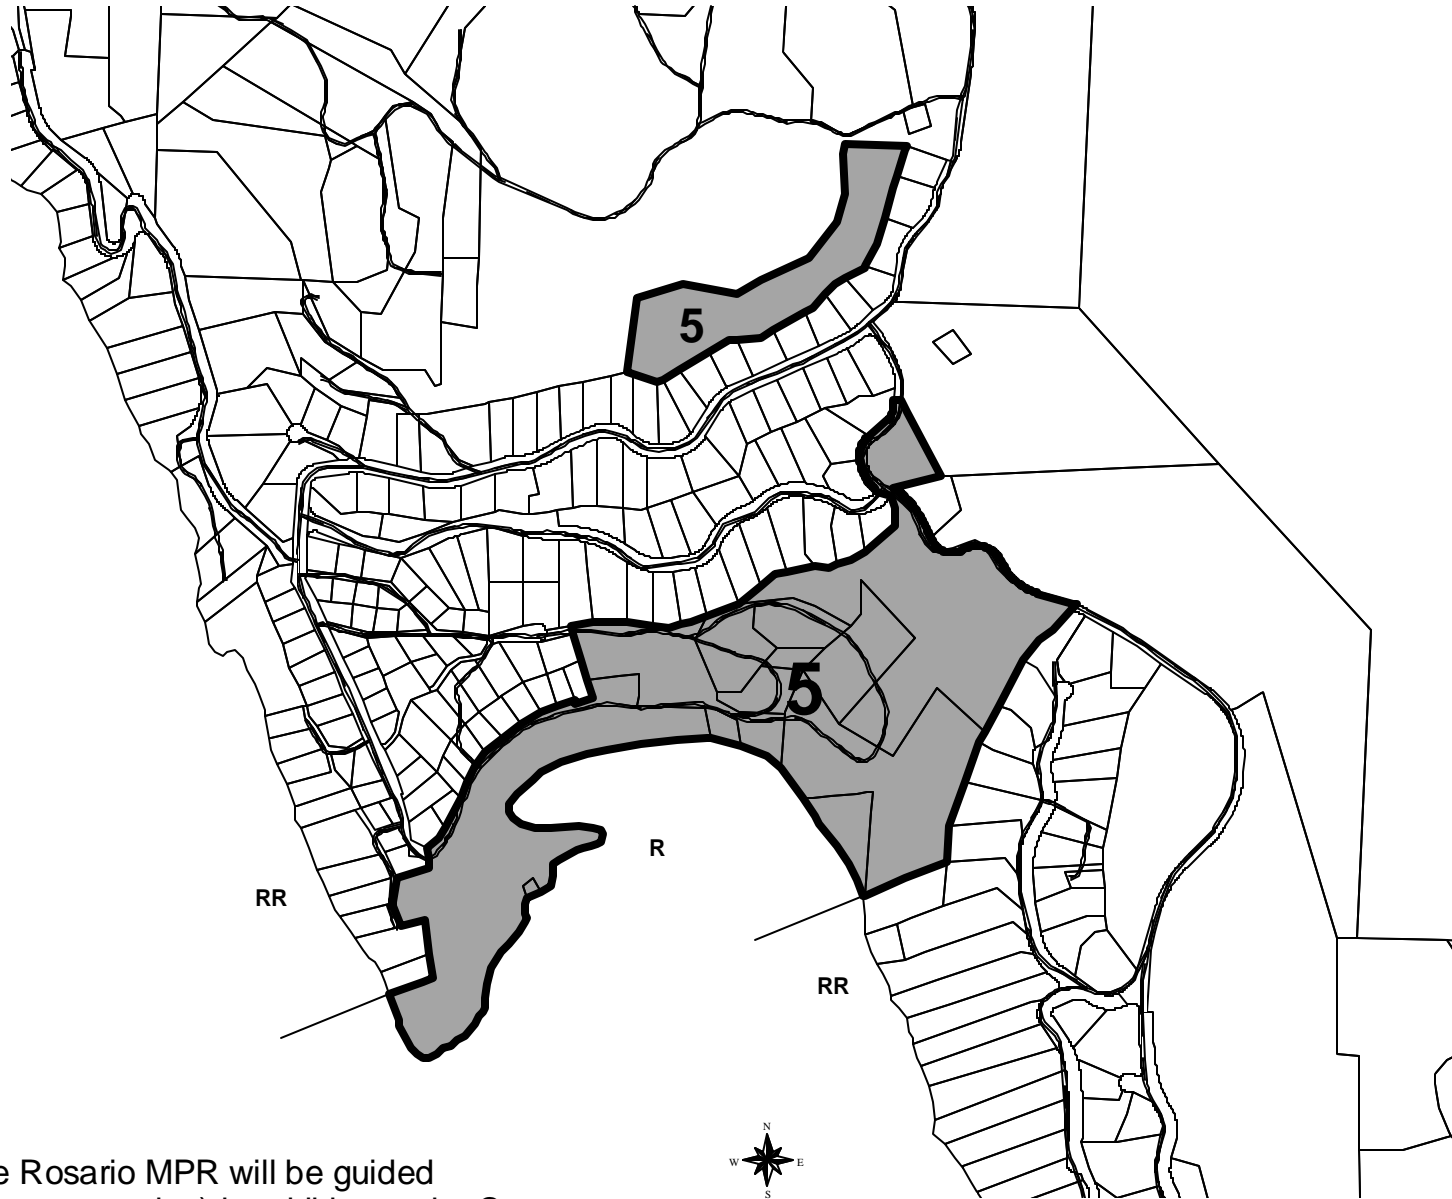

Rosario Master Planned Resort Activity Center

Development in the Rosario MPR will be guided by a Master Plan (in preparation) in addition to the County Comprehensive Plan and UDC.

October 2000