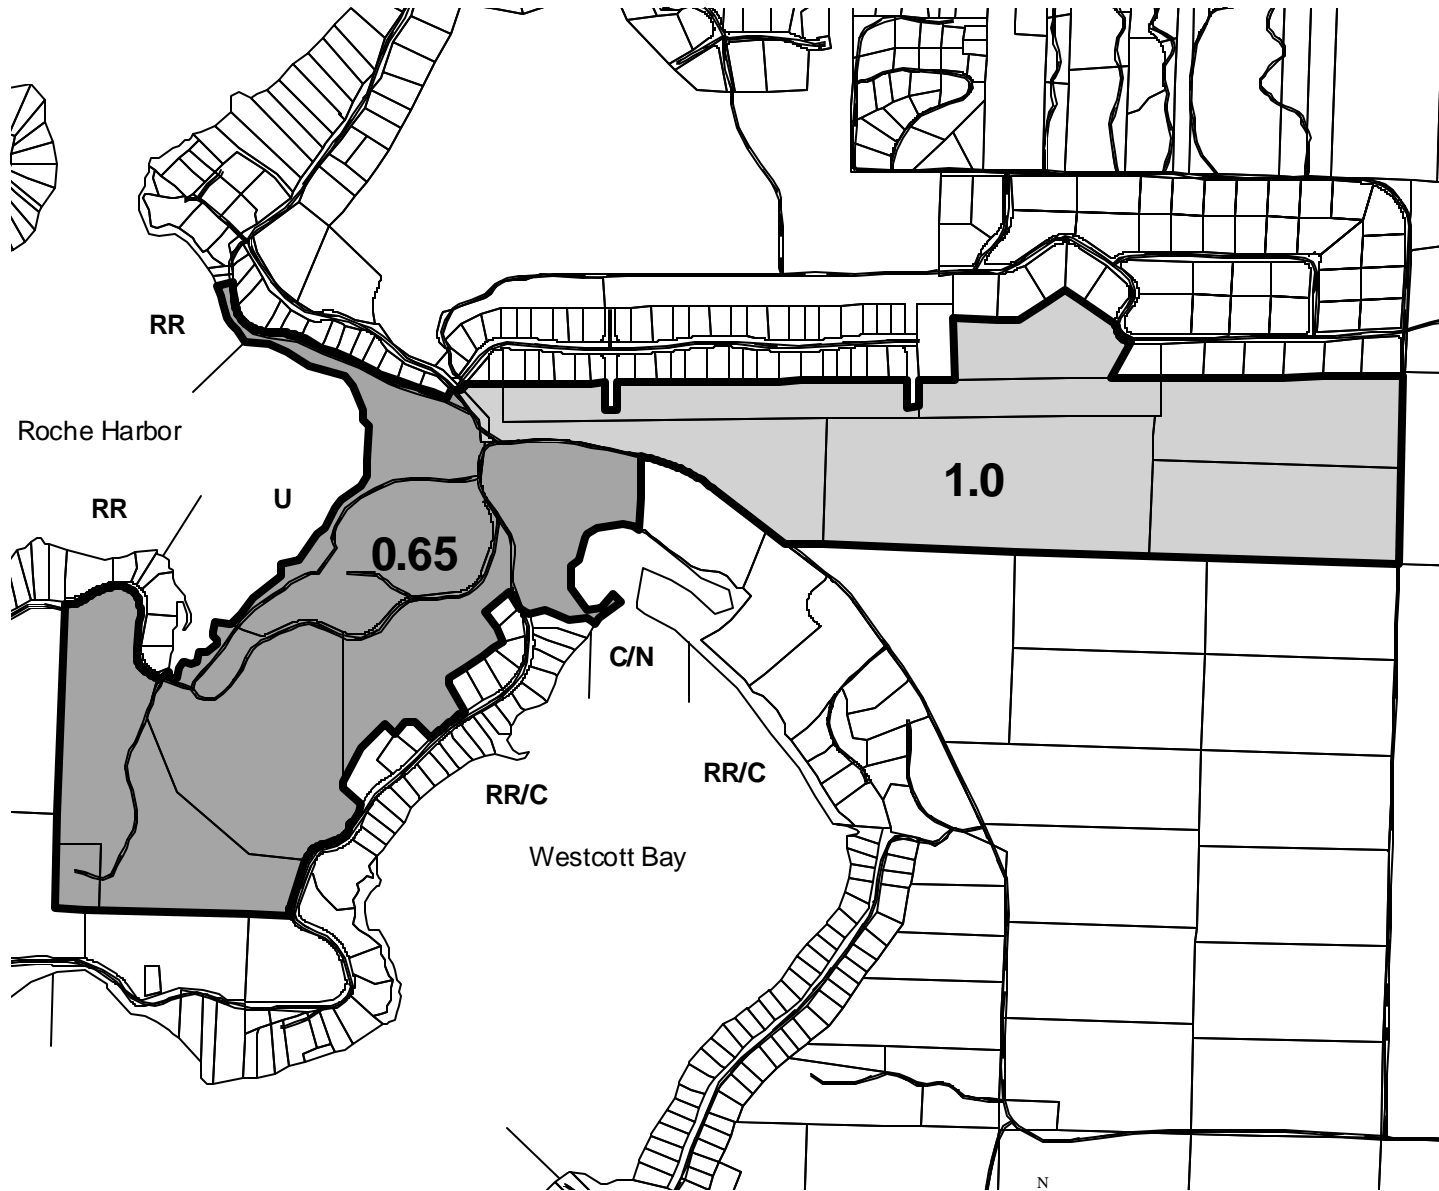

Roche Harbor Master Planned Resort Activity Center

Development in the Roche Harbor MPR is guided by the Master Plan in addition to the County Comprehensive Plan and UDC.

October 2000