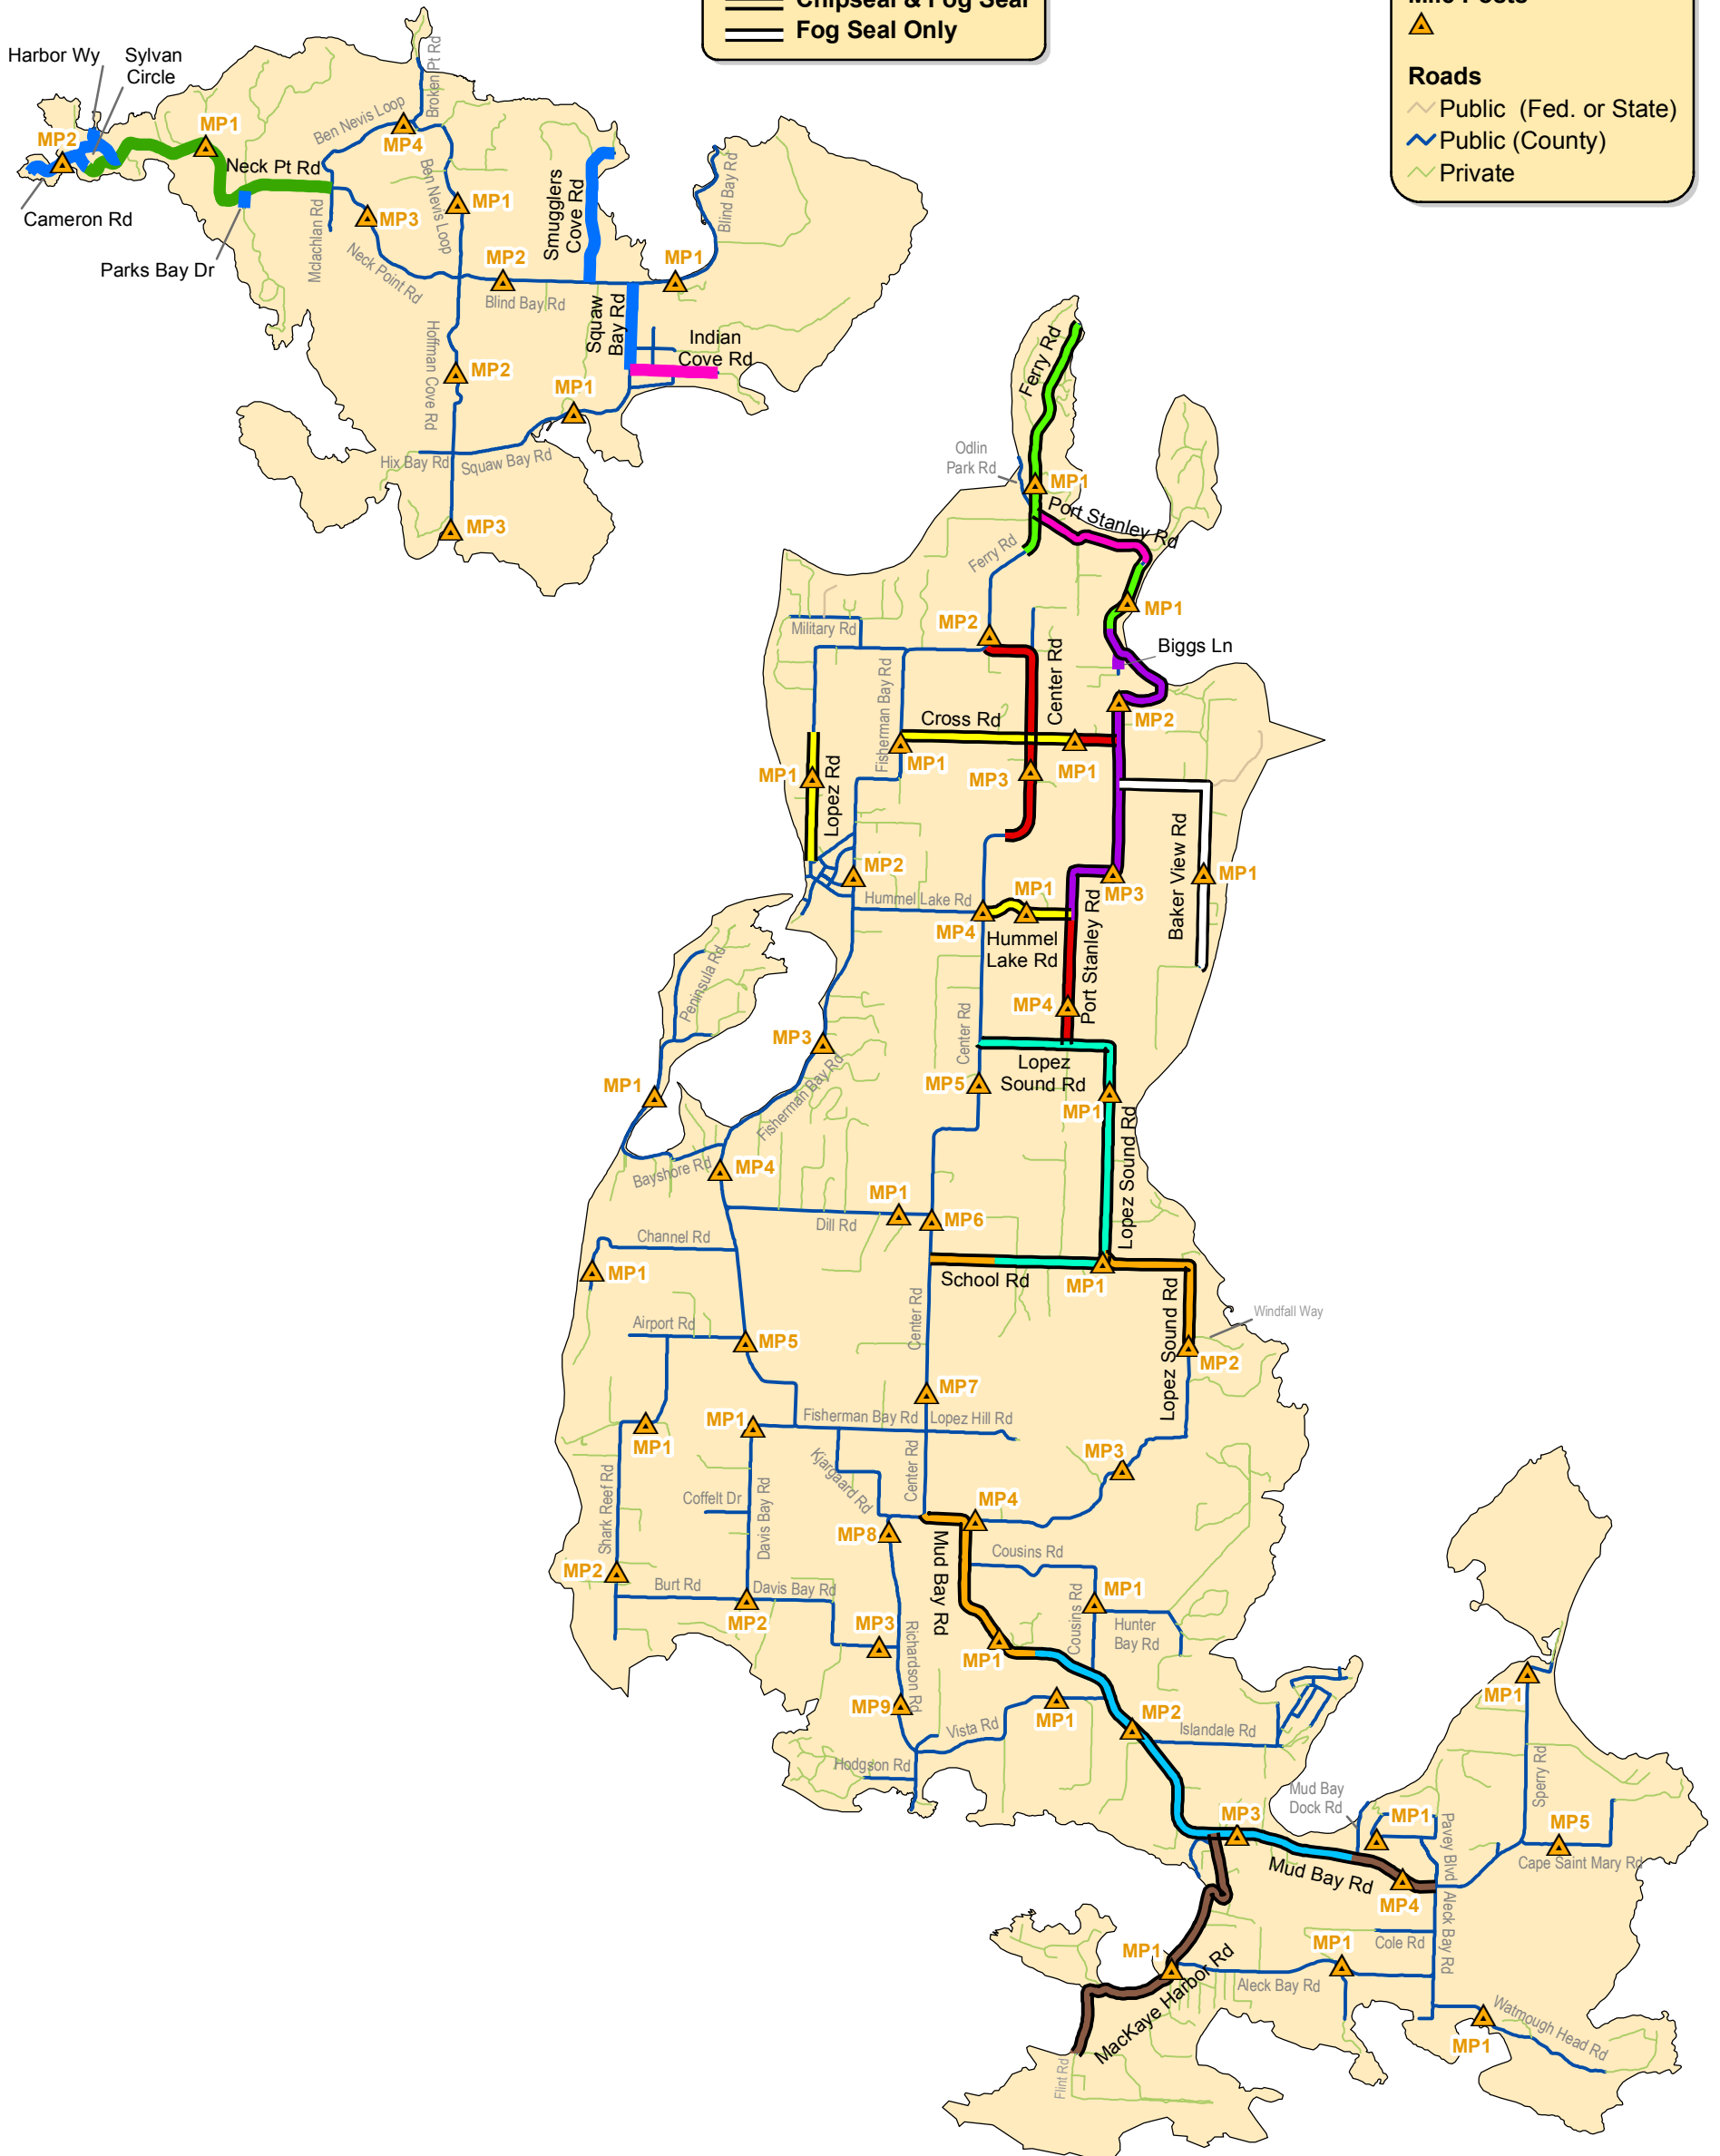

Chip Seal Schedule

Notes:

Spot resurfacing performed as needed.
Locations not shown on map.

Fog sealing will begin after resurfacing.
See Fog Seal Map for schedule.

Fog Seal

- Chipseal & Fog Seal
- Fog Seal Only

Legend

Mile Posts

Roads

- Public (Fed. or State)
- Public (County)
- Private

This map is a graphic representation derived from San Juan County's Geographic Information System. It is designed and intended for reference only, and is not guaranteed to survey accuracy. Information represented in this map is subject to change without notice.

Chipseal Schedule 2009

Lopez & Shaw Islands
San Juan County, Washington