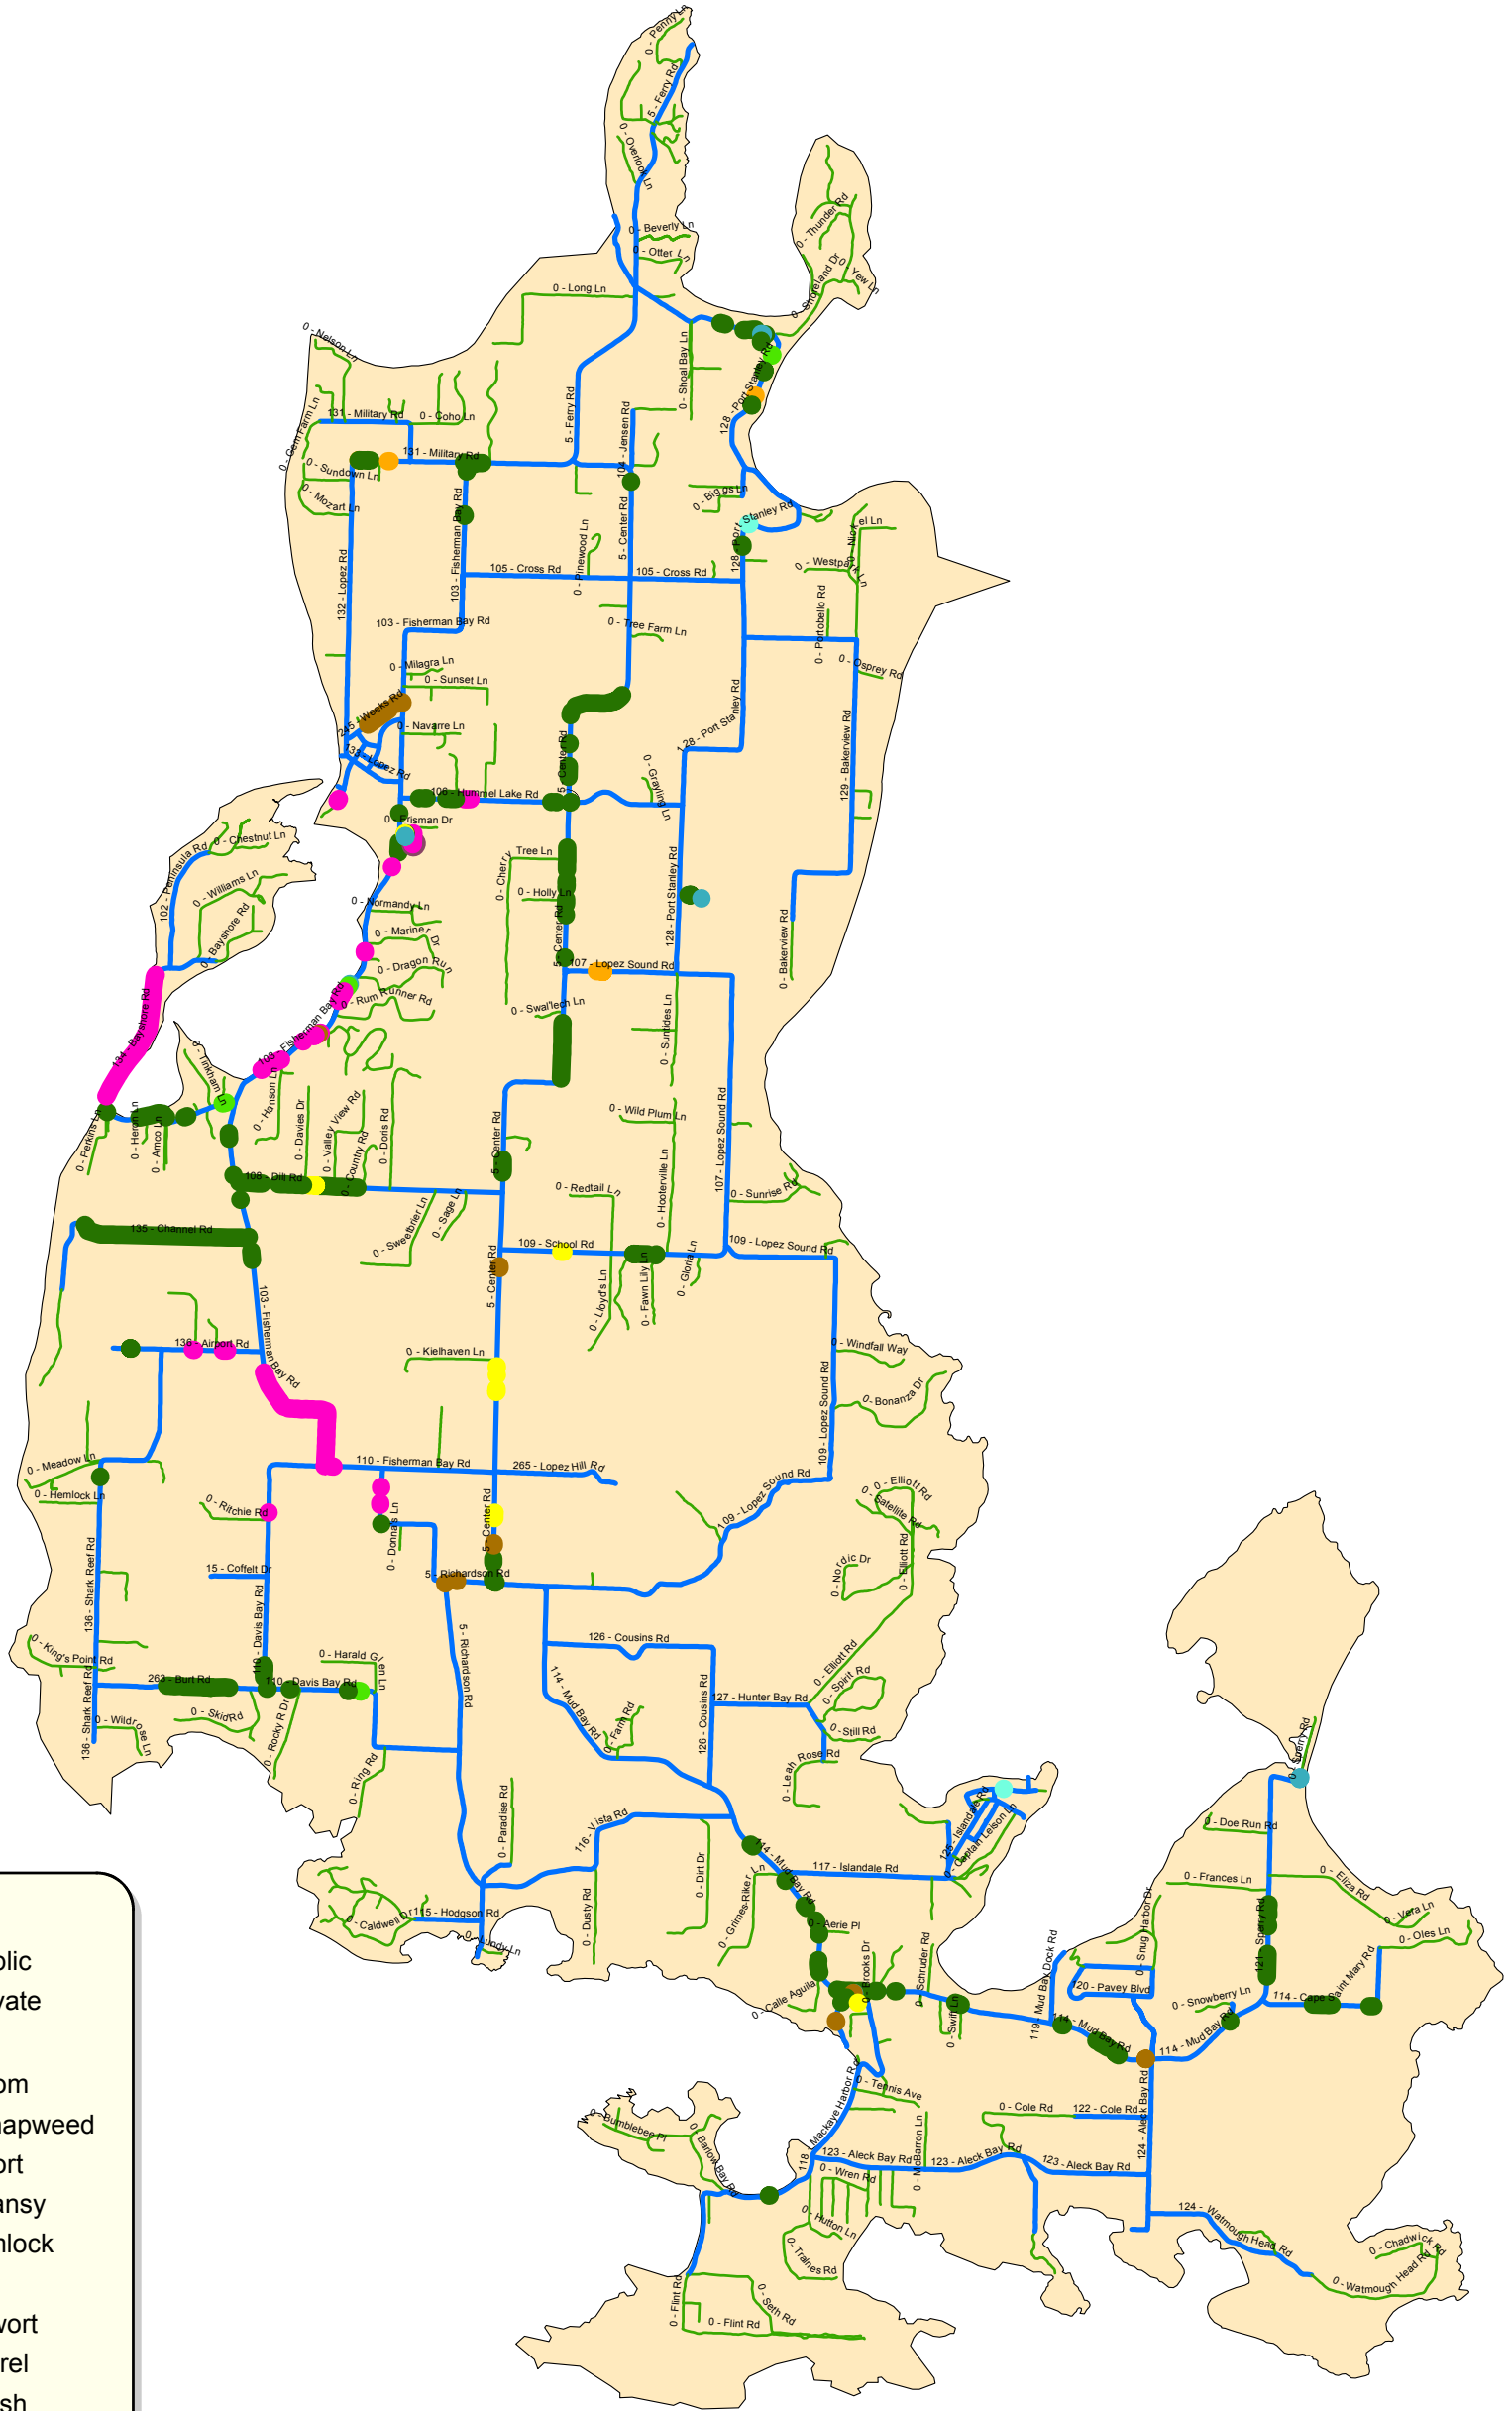

Lopez Island Noxious Weeds

Legend

- County, Public
- County, Private

Lopez Weeds

- Scotch Broom
- Meadow Knapweed
- St. Johnswort
- Common Tansy
- Poison Hemlock
- English Ivy
- Tansy Ragwort
- Spurge Laurel
- Butterfly Bush
- Fennel
- Herb Robert
- Bohemian Knotweed

This map is a graphic representation derived from San Juan County's Geographic Information System. It is designed and intended for reference only, and is not guaranteed to survey accuracy. This map is based on the best information available as of the publication date.

County Road Noxious Weeds Figure
Summer 2007

Lopez Island
San Juan County, Washington