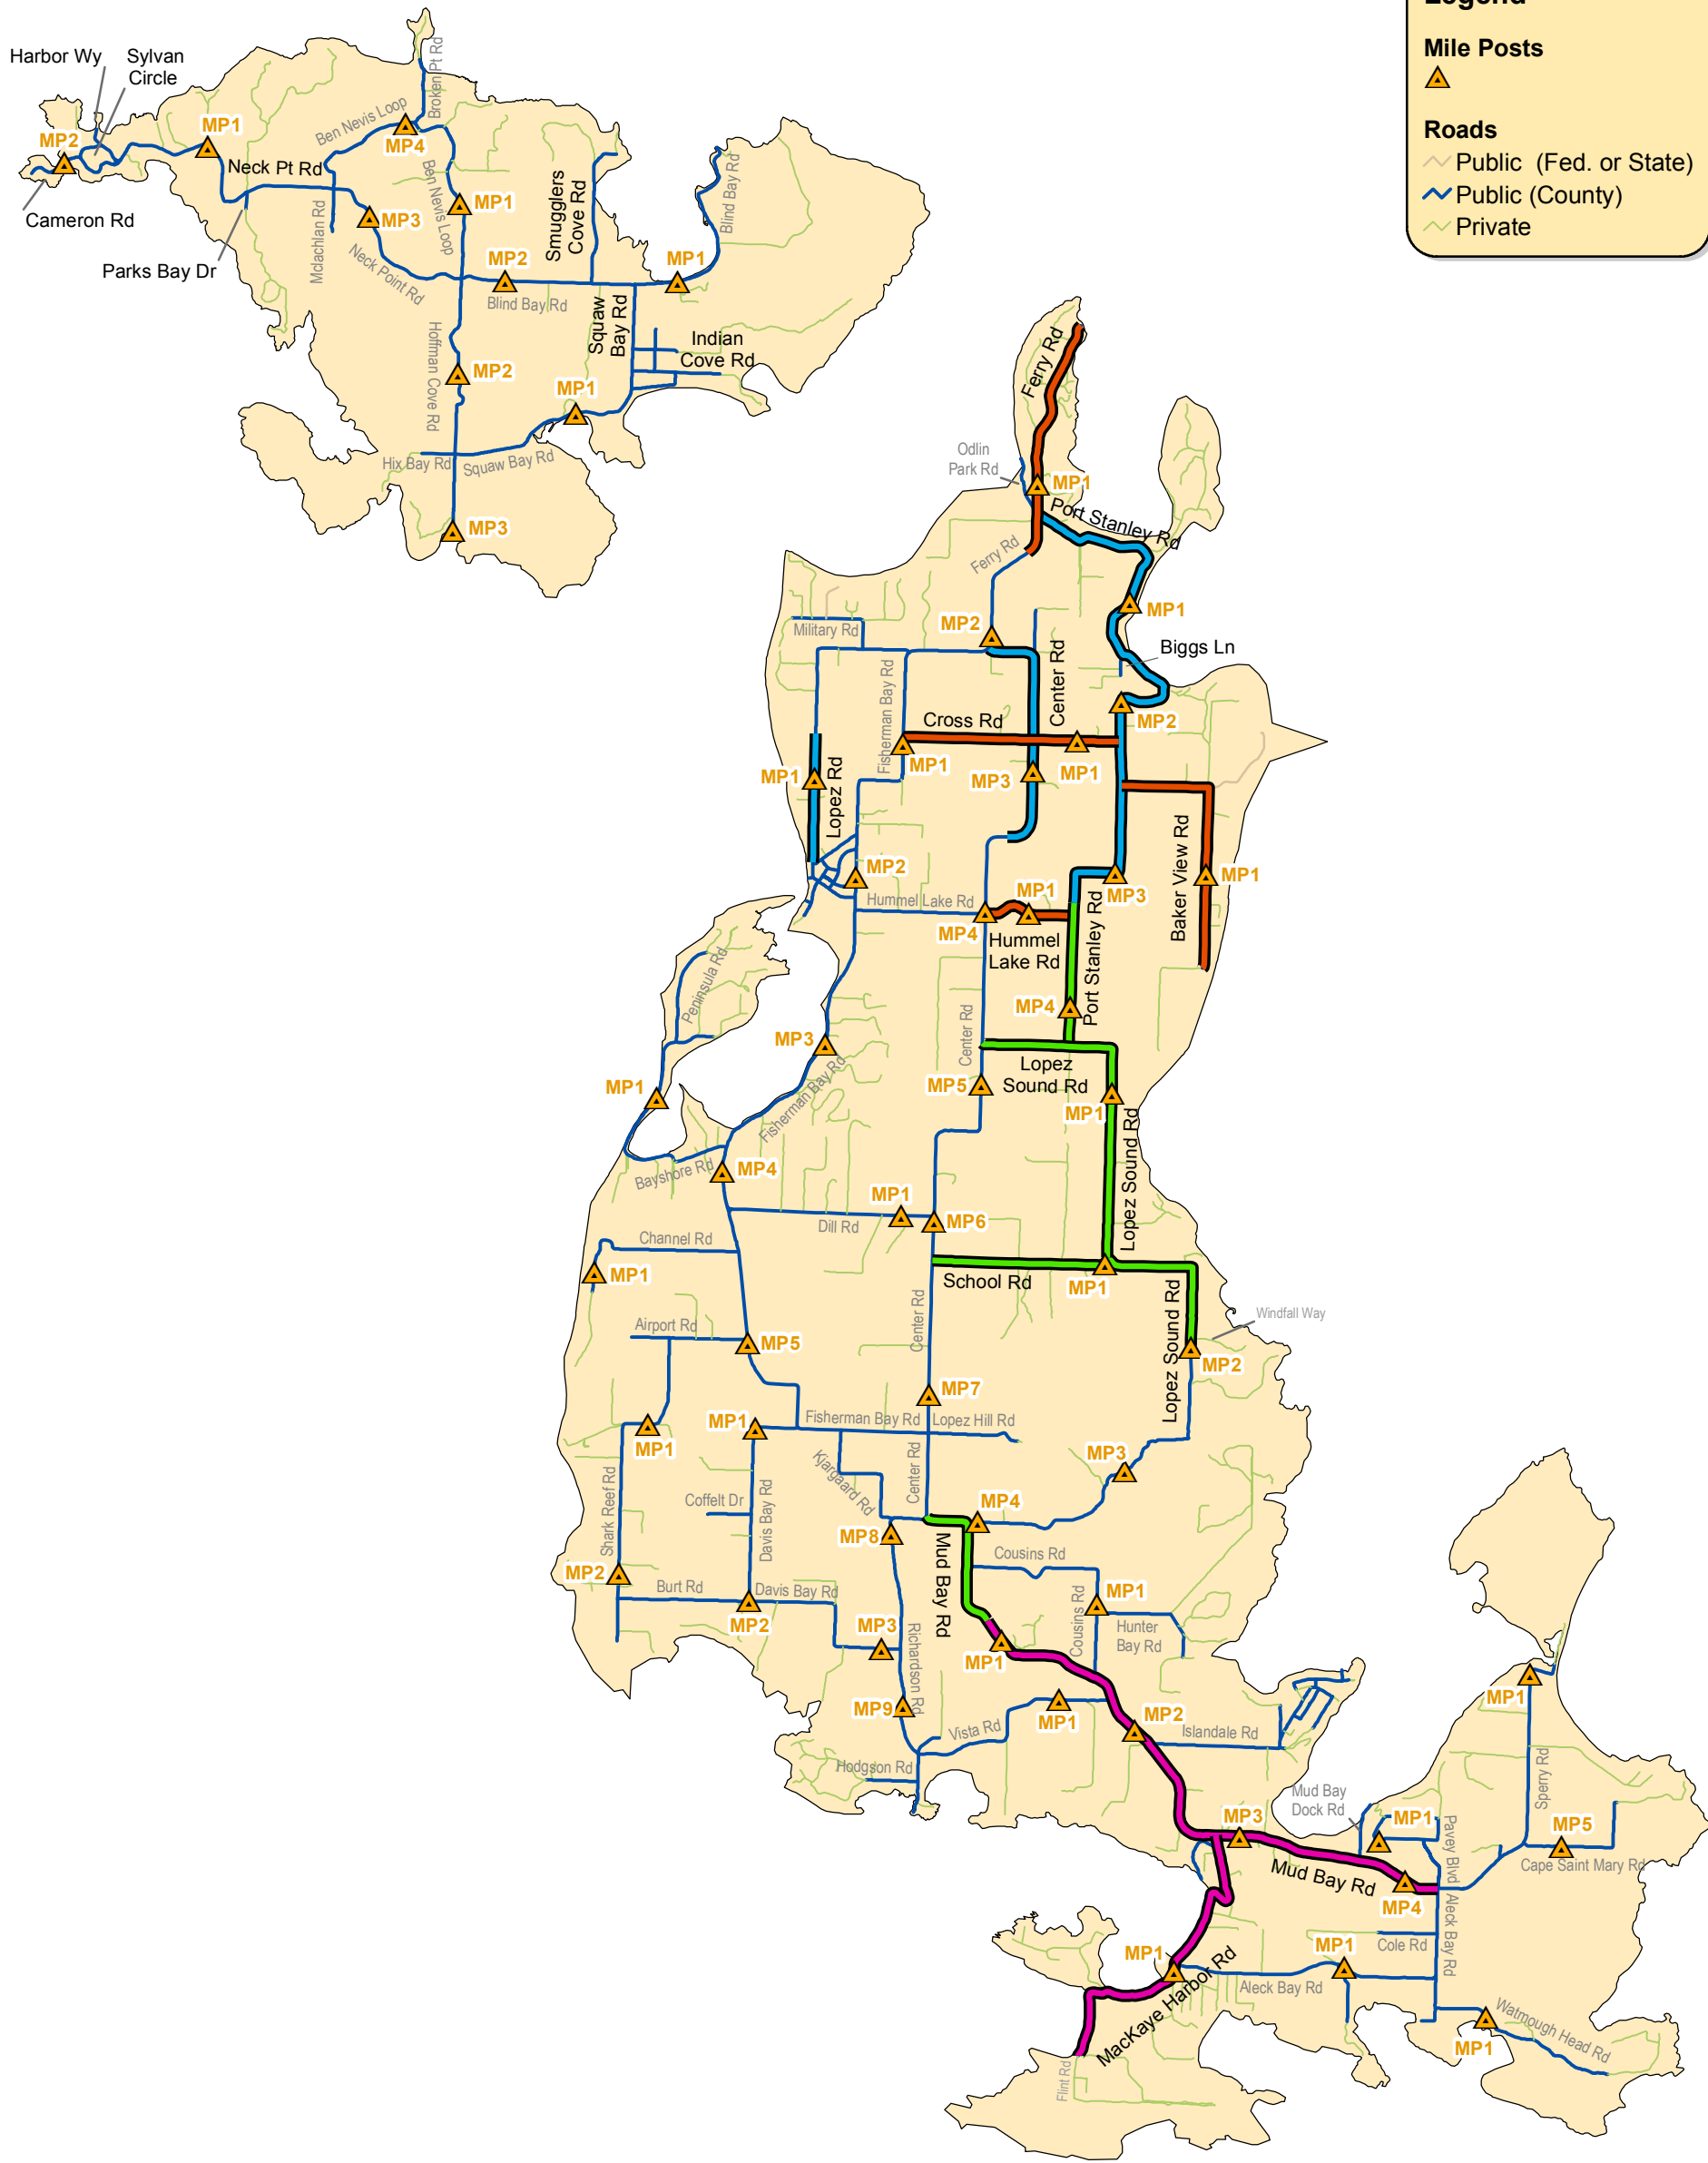

Fog Seal Schedule

Notes:

Spot resurfacing performed as needed. Locations not shown on map.

Fog sealing is scheduled to commence after all resurfacing is complete.

Legend

Mile Posts

Roads

- Public (Fed. or State)
- Public (County)
- Private

This map is a graphic representation derived from San Juan County's Geographic Information System. It is designed and intended for reference only, and is not guaranteed to survey accuracy. Information represented in this map is subject to change without notice.

Fog Seal Schedule 2009

Lopez & Shaw Islands
San Juan County, Washington